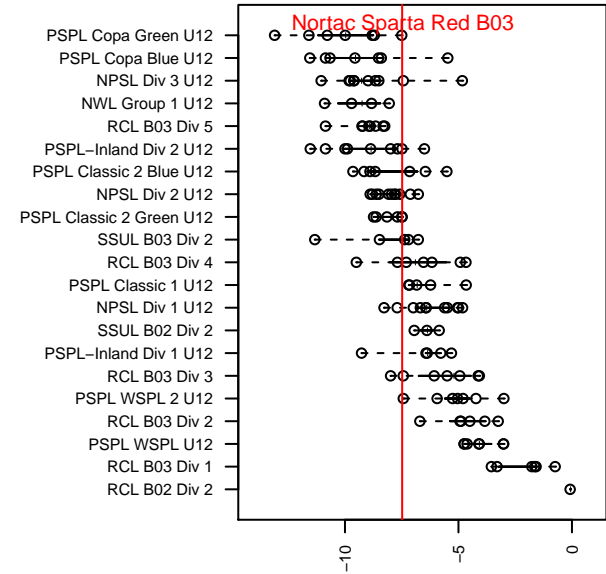

# Nortac Sparta Red B03

FC Tacoma  
 Tacoma, WA  
 B03 total strength=502  
 attack=0.56 defense=0.23  
 fall league = PSPL Classic 2 Green U12  
 spr league = Spr PSPL Classic 1 U12  
 notes= Nortac Sparta Red -> FC  
 Tacoma Blue -> Nortac  
 Sparta Red

alt names used:  
 NORTAC Sparta B03 Red  
 Nortac Sparta B03 Red  
 Sparta B03 Red  
 NORTAC SPARTA B03 Red  
 Nortac Sparta B03 Red  
 NORTAC SPARTA B03 Red

Venues played:  
 2015 Crossfire Select BU12 Silver  
 2015 Blast Off BU12 A  
 2015 Xtreme Cup BU12 Gold  
 2015 PSPL Classic 2 Green U12  
 2015 Spr PSPL Classic 1 U12

**attack and defense variance (black dot)  
relative to other teams  
and top 10 in region**

**attack and defense rating  
relative to others at age  
and all opponents in last 13 months**

**Performance relative to 13 month average**