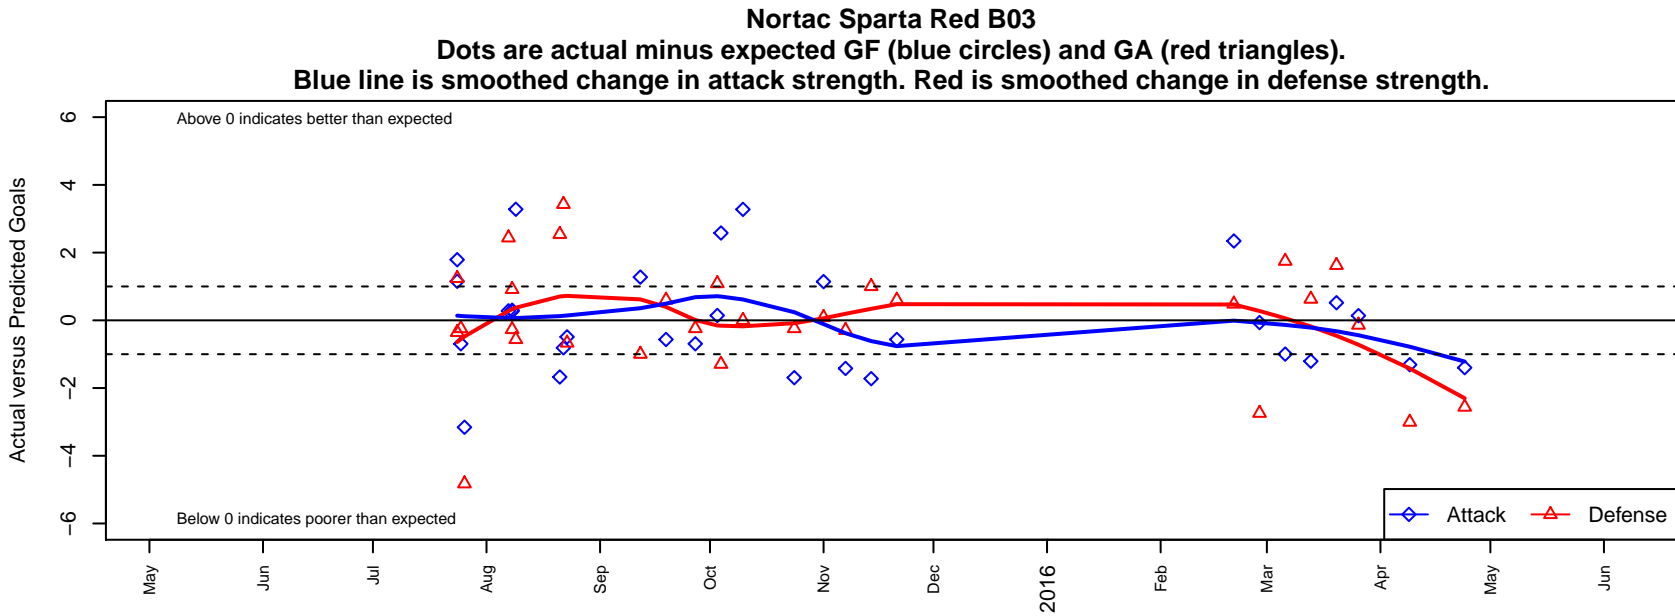

# Nortac Sparta Red B03

FC Tacoma  
 Tacoma, WA  
 B03 total strength=502  
 attack=0.56 defense=0.23  
 fall league = PSPL Classic 2 Green U12  
 spr league = Spr PSPL Classic 1 U12  
 notes= Nortac Sparta Red -> FC  
 Tacoma Blue -> Nortac  
 Sparta Red

**attack and defense variance (black dot)  
relative to other teams  
and top 10 in region**

**attack and defense rating  
relative to others at age  
and all opponents in last 13 months**

**Performance relative to 13 month average**